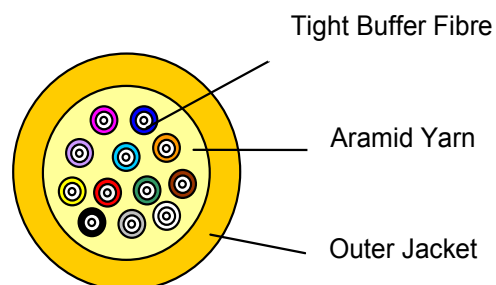

Distribution Cable (Indoor/Outdoor Cable)

Apollo Technology Fibre Optic distribution cable (Indoor/Outdoor Cable) uses top quality materials to guarantee excellent results across a wide array of deployments.

there are a number of number of different uses for these cables including: indoor, inside building buildings and FTTD.

- It can supply bandwidth, transmission speech, data, TV and video
- Characteristic: small diameter, lightweight and flexible so it is easy to install, maintain and manage

(Characteristic)

*Excellent stripping performance of tight buffer Fibre

*Small cable diameter and bending radius allow it to be easily installed in small places

(Geometrical Characteristics)

Distribution Cable Type	2	4	6	8	12	24	48
Distribution Cable Diameter(mm)	5.00	5.10	5.30	6.00	6.60	8.50	10.50
Distribution Cable Weight(kg/km)	20	20	22	25	28	50	
TBF Diameter(μm)	900$\pm$50						

(Mechanical Characteristics)

Max Load(N)	Long Term	130	130	130	130	130	200
	Short Term	440	440	440	440	440	660
Bending Radius(CM)	Dynamic	20×D (D: Cable Diameter)					
	Static	10×D (D: Cable Diameter)					

(Fibre)

Fibre Type(core/cladding dimension)	8.3/125, 50/125, 62.5/125